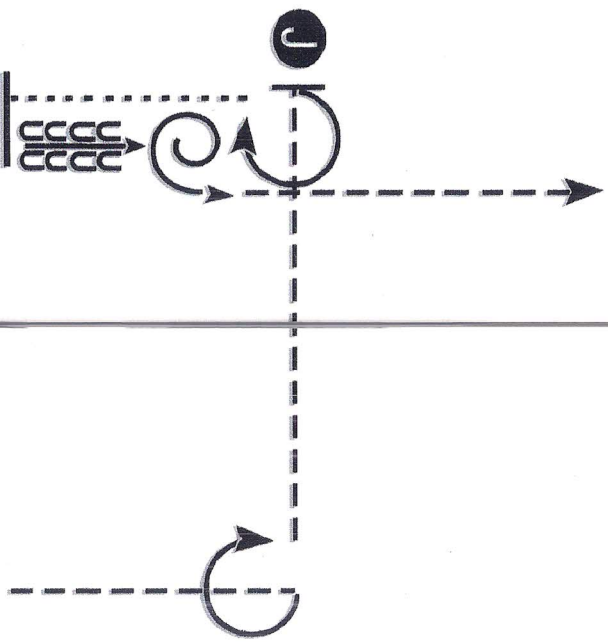

## Showmanship All Breed

Show Date: May 12, 2019

1. Trot from A half way to B.
2. Break to walk and walk to B.
3. Stop and perform a 90 degree turn.
4. Back four steps and perform a 180 degree turn.
5. Trot to C. Stop and set up for inspection.
6. When dismissed perform a 90 degree turn.
7. Trot to line-up.

Pattern Provided by:

Willow and Niala

[S/3-9]

## Showmanship Pinto (Youth/Amateur)

Show Date: May 12, 2019

1. Trot from A until even with the Judge.
2. Stop and perform a 270 degree turn.
3. Trot to the Judge. Stop and set up for inspection.
4. When dismissed perform a 270 degree turn and walk three horse lengths.
5. Stop and back four steps.
6. Perform a 540 degree turn and trot to the line-up.