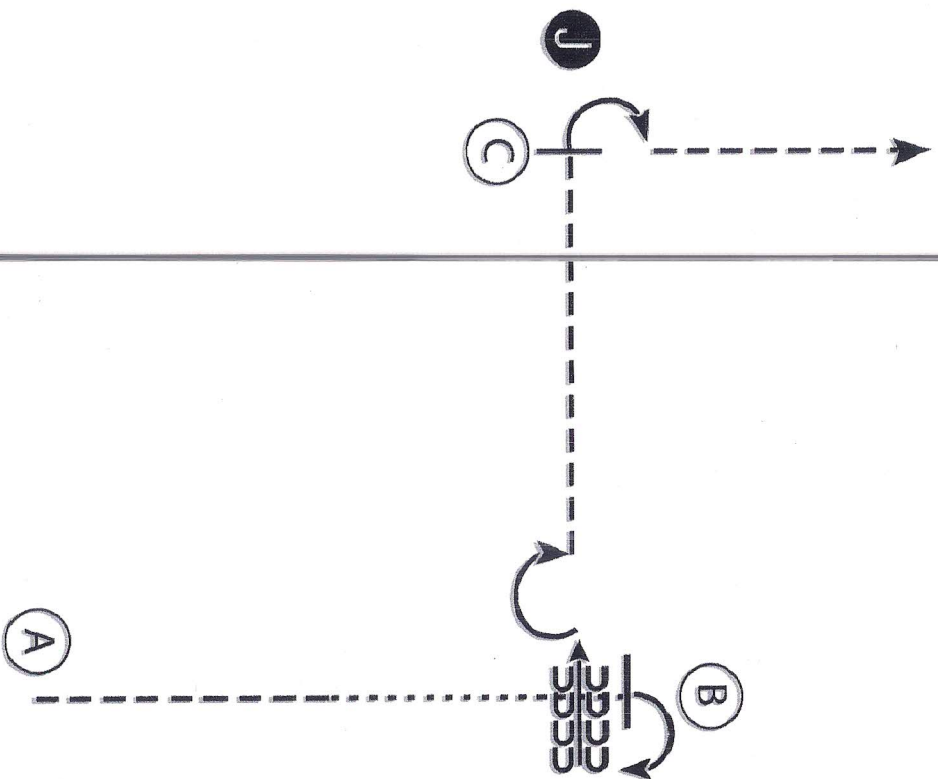

## Showmanship All Breed

Show Date: May 12, 2019

1. Trot from A half way to B.
2. Break to walk and walk to B.
3. Stop and perform a 90 degree turn.
4. Back four steps and perform a 180 degree turn.
5. Trot to C. Stop and set up for inspection.
6. When dismissed perform a 90 degree turn.
7. Trot to line-up.

Pattern Provided by:

Willow and Niala

[S/3-9]

## Showmanship Pinto (Youth/Amateur)

Show Date: May 12, 2019

1. Trot from A until even with the Judge.
2. Stop and perform a 270 degree turn.
3. Trot to the Judge. Stop and set up for inspection.
4. When dismissed perform a 270 degree turn and walk three horse lengths.
5. Stop and back four steps.
6. Perform a 540 degree turn and trot to the line-up.