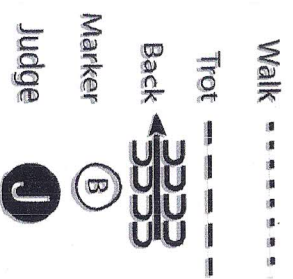

## Showmanship All Breed

Show Date: May 12, 2019

1. Trot from A half way to B.
2. Break to walk and walk to B.
3. Stop and perform a 90 degree turn.
4. Back four steps and perform a 180 degree turn.
5. Trot to C. Stop and set up for inspection.
6. When dismissed perform a 90 degree turn.
7. Trot to line-up.

## Showmanship Pinto (Youth/Amateur)

Show Date: May 12, 2019

1. Trot from A until even with the Judge.
2. Stop and perform a 270 degree turn.
3. Trot to the Judge. Stop and set up for inspection.
4. When dismissed perform a 270 degree turn and walk three horse lengths.
5. Stop and back four steps.
6. Perform a 540 degree turn and trot to the line-up.