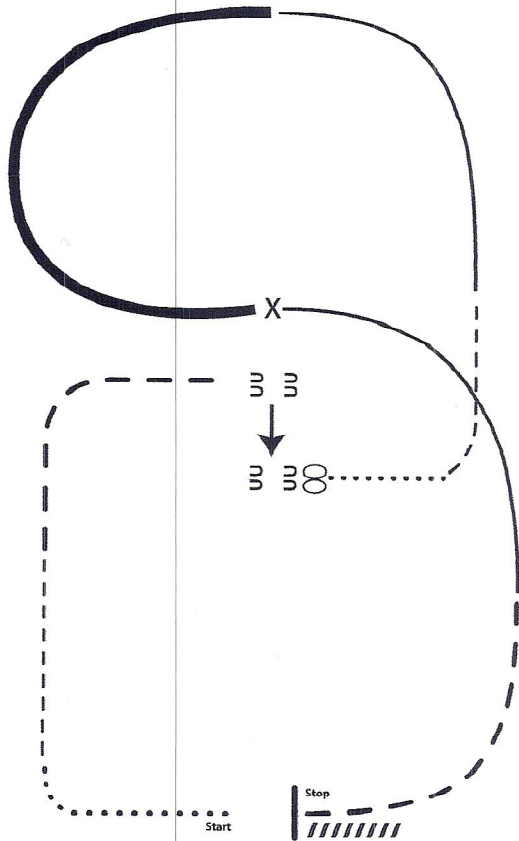

# RANCH RIDING - PATTERN 3

1. Walk to the left around corner of the arena
2. Trot
3. Extend alongside of the arena and around the corner to center
4. Stop, side pass right
5. 360 degree turn each direction (either way 1st)
6. Walk
7. Trot
8. Lope left lead
9. Extend the lope
10. Change leads (simple or flying)
11. Collect to the lope
12. Extend Trot
13. Stop and back

## Walk Trot Ranch Riding Pattern

1. Walk poles
2. Walk
3. Trot
4. One turn, either direction
5. Extend trot
6. Walk
7. Stop, back

# All REINSMANSHIP

1. Working walk halfway from A to B.
2. Working trot to B.
3. Working trot large circle around B.
4. Slow trot small circle around C.
5. Working trot large loop to D.
6. Stop at D. Rein back 4 steps. Walk to exit.