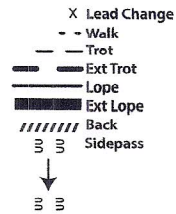

# RANCH RIDING - PATTERN 3

1. Walk to the left around corner of the arena
2. Trot
3. Extend alongside of the arena and around the corner to center
4. Stop, side pass right
5. 360 degree turn each direction (either way 1st)
6. Walk
7. Trot
8. Lope left lead
9. Extend the lope
10. Change leads (simple or flying)
11. Collect to the lope
12. Extend Trot
13. Stop and back

## Walk Trot Ranch Riding Pattern

1. Walk poles
2. Walk
3. Trot
4. One turn, either direction
5. Extend trot
6. Walk
7. Stop, back