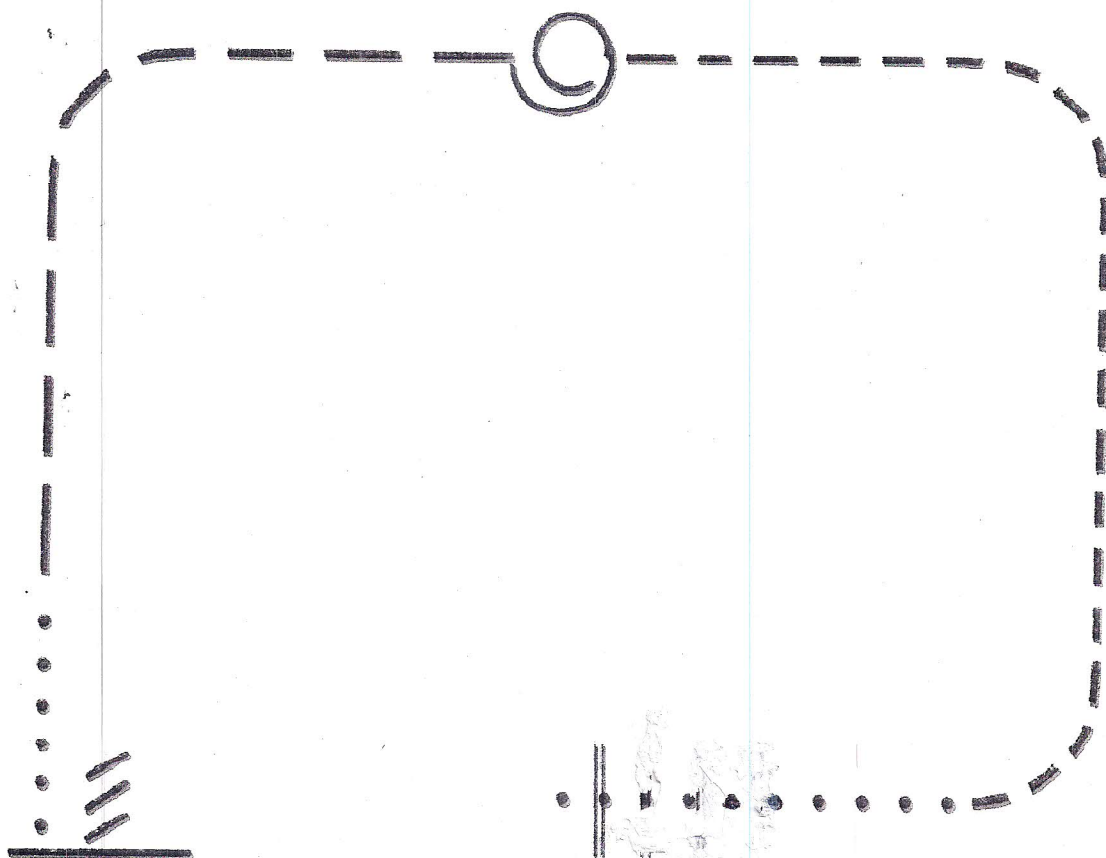

# RANCH RIDING - PATTERN 3

1. Walk to the left around corner of the arena
2. Trot
3. Extend alongside of the arena and around the corner to center
4. Stop, side pass right
5. 360 degree turn each direction (either way 1st)
6. Walk
7. Trot
8. Lope left lead
9. Extend the lope
10. Change leads (simple or flying)
11. Collect to the lope
12. Extend Trot
13. Stop and back

## Walk Trot Ranch Riding Pattern

1. Walk poles
2. Walk
3. Trot
4. One turn, either direction
5. Extend trot
6. Walk
7. Stop, back

# All REINSMANSHIP

1. Working walk halfway from A to B.
2. Working trot to B.
3. Working trot large circle around B.
4. Slow trot small circle around C.
5. Working trot large loop to D.
6. Stop at D. Rein back 4 steps. Walk to exit.