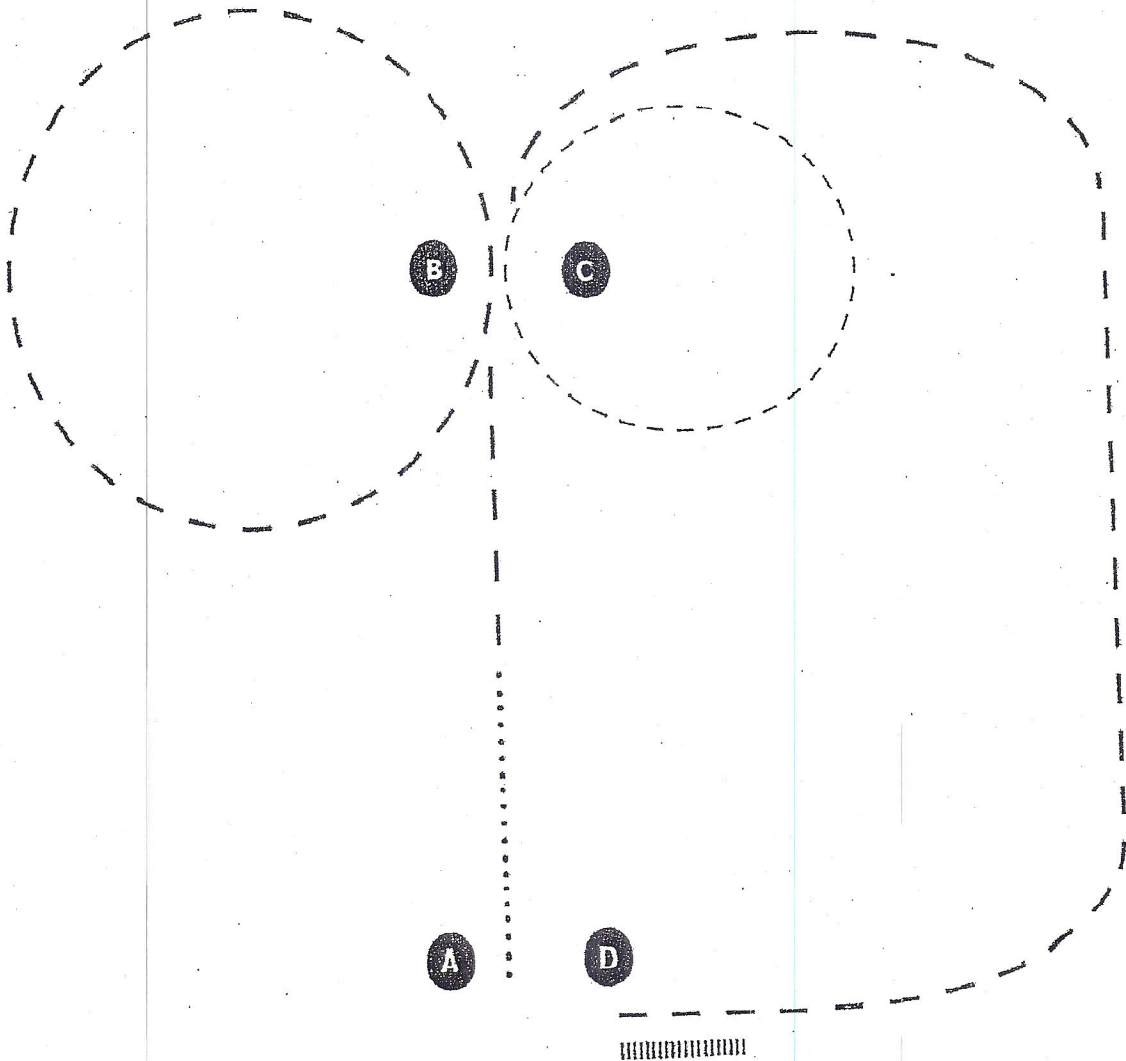

# RANCH RIDING - PATTERN 3

1. Walk to the left around corner of the arena
2. Trot
3. Extend alongside of the arena and around the corner to center
4. Stop, side pass right
5. 360 degree turn each direction (either way 1st)
6. Walk
7. Trot
8. Lope left lead
9. Extend the lope
10. Change leads (simple or flying)
11. Collect to the lope
12. Extend Trot
13. Stop and back

## Walk Trot Ranch Riding Pattern

1. Walk poles
2. Walk
3. Trot
4. One turn, either direction
5. Extend trot
6. Walk
7. Stop, back

# All REINSMANSHIP

1. Working walk halfway from A to B.
2. Working trot to B.
3. Working trot large circle around B.
4. Slow trot small circle around C.
5. Working trot large loop to D.
6. Stop at D. Rein back 4 steps. Walk to exit.